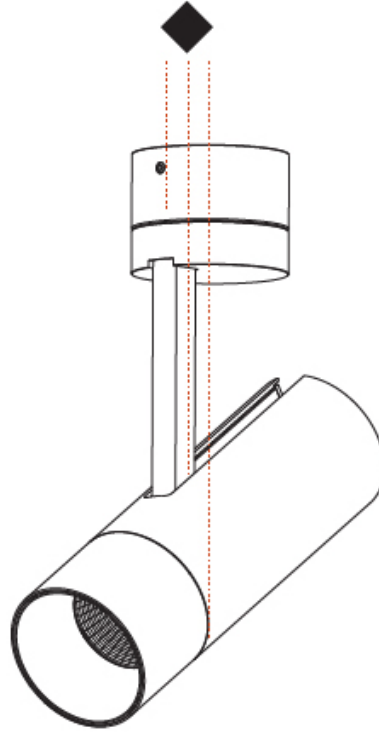

A3D112-

PROJECT

TYPE

SPECIFIER

QUANTITY

DATE

A