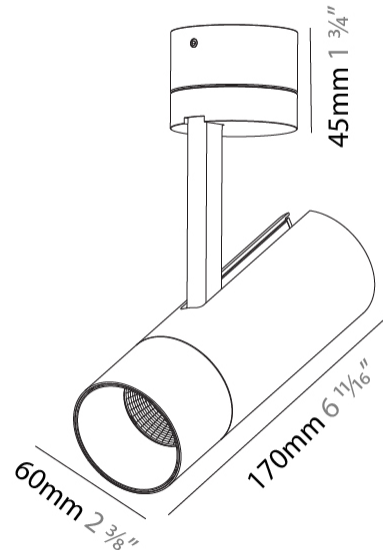

GENERAL

Series: Imagine
Subseries: Imagine 60
Brand: Prolicht
Division: Architectural
Mounting Type: Surface
Mounting Location: Ceiling
Subcategory: Spots

PHYSICAL

Shape: Cylinder
Diameter (mm): 60
Diameter (in): 2 ³/₈
Height (mm): 170
Height (in): 6 ¹¹/₁₆
Max. Overall Height (mm): 215
Max. Overall Height (in): 8 ⁷/₁₆
Light Distribution: Adjustable / Direct
Weight (kg): 0.572
Weight (lbs): 1.26
Fixture Finish: SSR / BKV / CWI / CRY / HAB / UFT / ITA / RUA / FTG / MYG / LOD / PUS / FRO / FUP / KIA / POP / BLS / SPG / MEY / GOH / GUM / CHC / COM / ABZ / JAG / OBR / MOS / ROR
Fixture Material: Aluminum Die Cast

ELECTRICAL

Lamp Type: LED (Zhaga Standard)
Input Wattage (W): 13.2 / 16.5
Total Output Wattage (W): 12 / 15
Dimming: Tri-Mode (Non-Dimming and Phase Dimming (120Vac only) and 0-10V Dimming)
Driver Included: Yes
Driver Location: Integrated
Driver Type: Constant Current - Universal
Driver Class: Class 2
Input Voltage (V): 120 - 277
Constant Current (MA): 350

LED

Number of LEDs: 1
Color Temperature (°K): 2700 / 3000 / 3500 / 4000
Max. Delivered Lumen (lm): 520 / 580 / 627 / 640
CRI: >90 CRI
Lamp Life (hrs): 50000

OPTICAL

Reflector°: 10
Adjustability: Rotational 350°; Tilt 90°

RATINGS AND CERTIFICATIONS

Certified By: Certified for North American Standards
IP rating: IP20