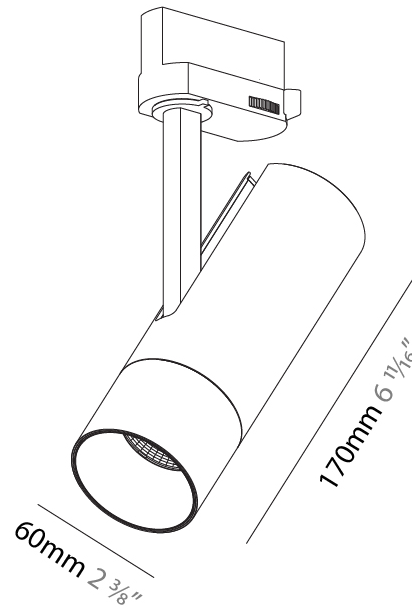

GENERAL

Series: Imagine
Subseries: Imagine 60
Brand: Prolicht
Division: Architectural
Mounting Type: Track
Mounting Location: Ceiling

PHYSICAL

Shape: Cylinder
Diameter (mm): 60
Diameter (in): 2 ³/₈
Height (mm): 170
Height (in): 6 ¹¹/₁₆
Max. Overall Height (mm): 190
Max. Overall Height (in): 7 ¹/₂
Light Distribution: Adjustable / Direct
Weight (kg): 0.522
Weight (lbs): 1.15
Fixture Finish: SSR / BKV / CWI / CRY / HAB / UFT / ITA / RUA / FTG / MYG / LOD / PUS / FRO / FUP / KIA / POP / BLS / SPG / MEY / GOH / GUM / CHC / COM / ABZ / JAG / OBR / MOS / ROR
Holder Finish: BLK / WHI / SIL
Fixture Material: Aluminum Die Cast

ELECTRICAL

Lamp Type: LED (Zhaga Standard)
Input Wattage (W): 14
Total Output Wattage (W): 13.8
Dimming: Tri-Mode (Non-Dimming and Phase Dimming (120Vac only) and 0-10V Dimming)
Driver Included: Yes
Driver Location: Integrated
Driver Type: Constant Current - Universal
Driver Class: Class 2
Input Voltage (V): 120 - 277
Constant Current (MA): 350

LED

Number of LEDs: 1
Color Temperature (°K): 2700 / 3000 / 3500 / 4000
Max. Delivered Lumen (lm): 776 / 836 / 869 / 887
Nominal Lumen (lm): 1276 / 1342 / 1395 / 1424
CRI: >90 CRI
Lamp Life (hrs): 50000

OPTICAL

Optic°: Lens Pack - No Lens / Linear Spread Lens / Honeycomb / Spread Lens
Beam Angle: 12

RATINGS AND CERTIFICATIONS

Certified By: Certified for North American Standards
IP rating: IP20